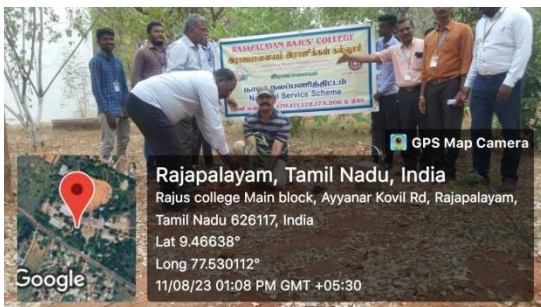

**21st June 2023 – INTERNATIONAL YOGA DAY**

**22nd July 2023 – SRIVILLIPUTHUR ANDAL TEMPLE CAR FESTIVAL**

**11th August 2023 – MERI MAATI MERA DESH**

**20th October 2023 – Youth Awakening Day Celebrations**